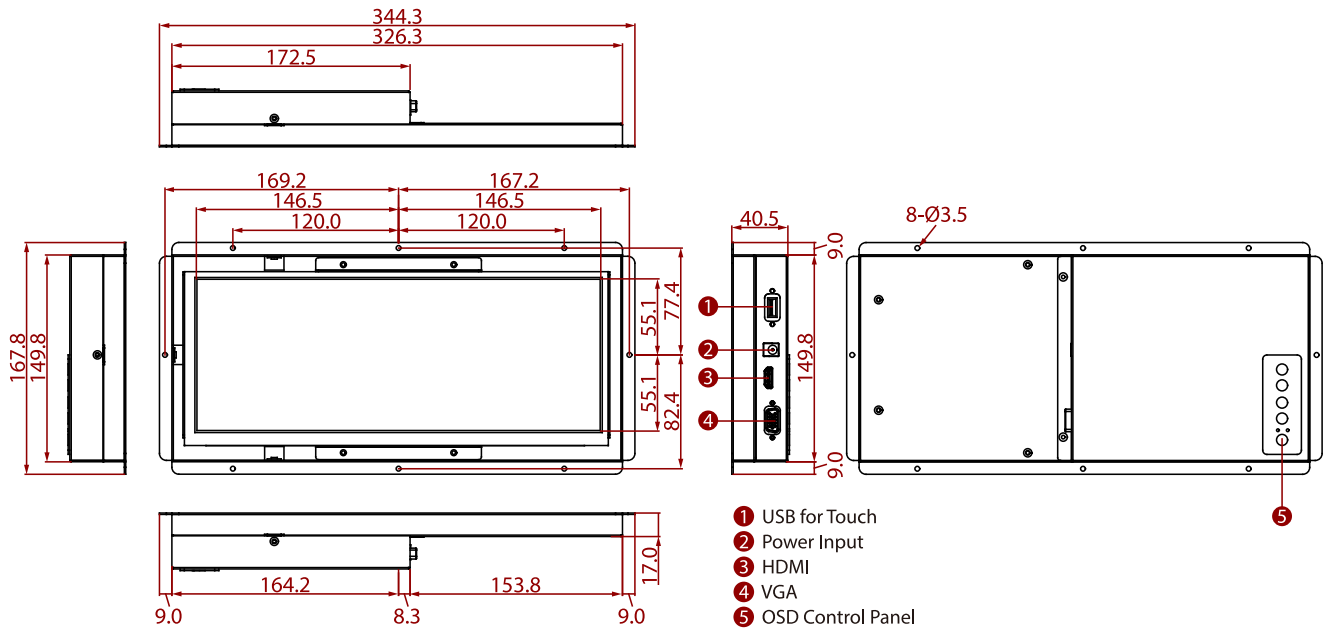

## 12.3" Open Frame Display

### KEY FEATURES

- 12.3" 1920 x 720 Resolution
- VGA input and HDMI input
- Open frame

### SPECIFICATIONS

Display			
<b>Touch / Glass</b>	Protection Glass	<b>Resolution</b>	1920x720
<b>Size</b>	12.3 inches	<b>Contrast Ratio</b>	1000:1
<b>Panel Brightness</b>	1000.0 nits	<b>Display Color</b>	16.7M Colors
<b>View Angles</b>	88,88,88,88	<b>Active Area</b>	292.92×110.22 mm
Environment			
<b>Operating Humidity</b>	10% to 90% RH, Non-Condensing	<b>Operating Temperature</b>	0°C to 50°C
<b>Storage Temperature</b>	-10°C to 60°C		
Certification			
<b>Certification</b>	CE, FCC		
IO Ports			
<b>USB Port</b>	1 x USB for Touch Screen (Optional)	<b>Video</b>	1 x VGA 1 x HDMI (Optional) 1 x DVI (Optional)
<b>Audio</b>	Audio line in (3.5mm) (Optional) 2 x Speaker (Optional)		
Mechanical			
<b>Dimension</b>	344.3 x 167.8 x 40.5 mm	<b>Mounting</b>	Panel Mount
<b>Enclosure</b>	Metal	<b>Cooling System</b>	Fanless Design
Accessory			
<b>Accessory</b>	1 x VGA cable 1 x HDMI cable 100~240V AC to DC Adapter Power Cord Manual VESA screws(Varies by product)	<b>Optional Accessory</b>	Remote Controller (Optional,Varies by product)
Power			
<b>Power Rating</b>	12V DC in 24V DC in (optional)		
Control			
<b>Button</b>	5 Keys: -, +, Power, Esc, Enter		

## DIMENSIONS UNIT:MM